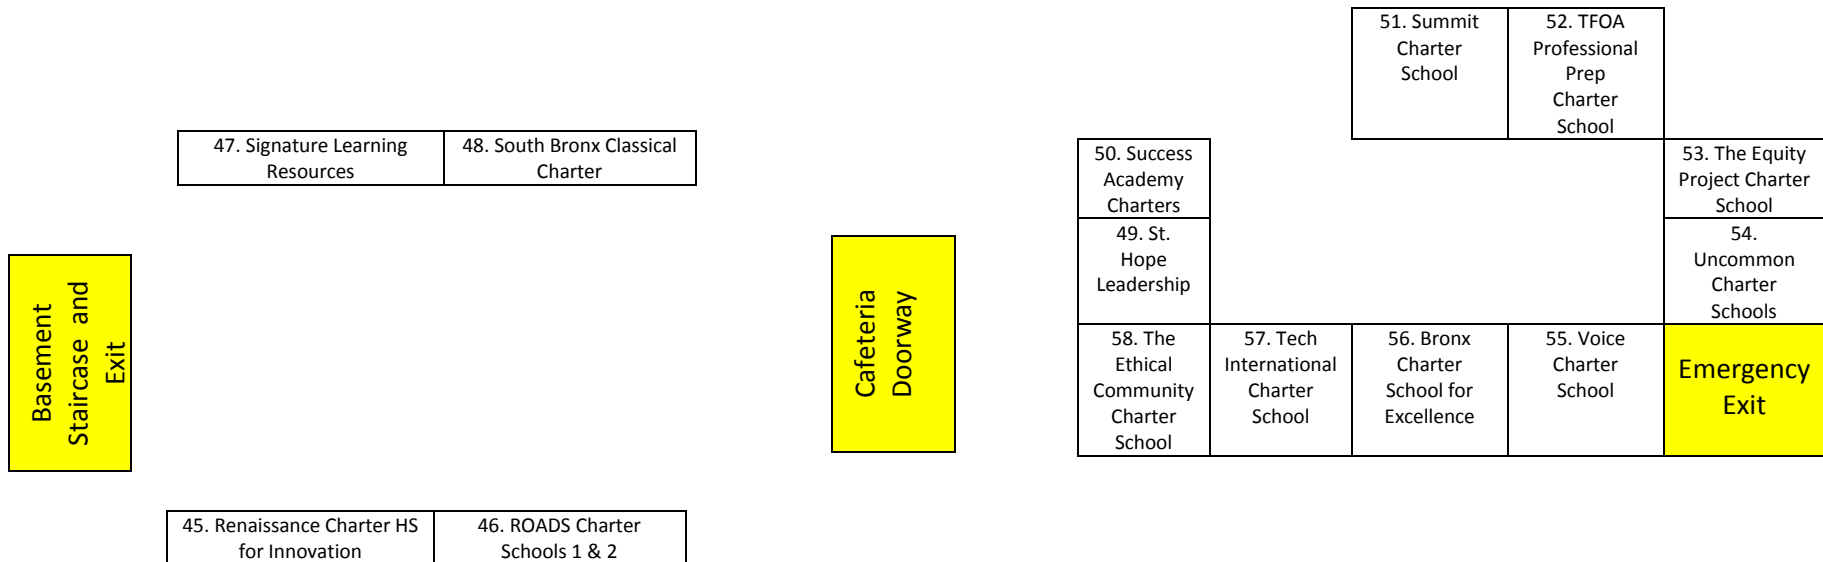

**GYM
Entrance**

111 Broadway, Suite 604, New York, NY 10006
 Phone: 212.437.8342 Fax: 212.227.2763
ddeutsch@nyccharterschools.org

NYC Special Education Collaborative

BASEMENT/CAFETERIA

2012 Job Fair – School Representative Site Map

Please match the school and job fair table number with your school interest in the Guidebook of Schools.

A few additional notes:

- Bathrooms – Located on both the gymnasium and basement/cafeteria floors, near the entrances.
- Questions/Help – Red shirt STAFF members are here to help!
- Elevator – Please ask security or a red shirt STAFF member if you need assistance or directions to the elevator.
- Surveys – As you exit, please fill out a feedback survey on this year’s job fair
- We’re Guest – AF Endeavor Charter School has allowed us to be guest in their building. Please treat the space respectfully.
- Have Fun! – Good luck as you speak with schools and network!